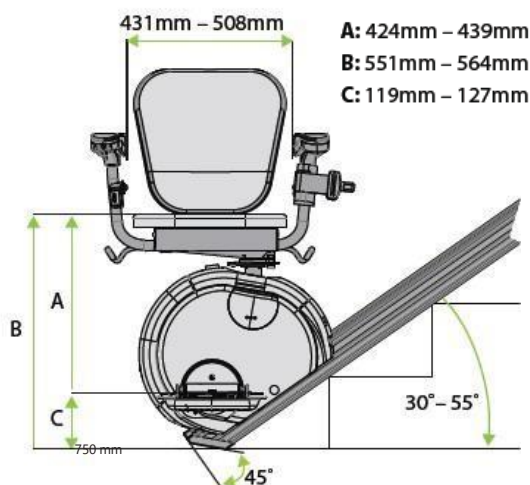

ESSENTIAL

CHAIR STAIRLIFT

Main advantages of the Essential stairlift

- Ultra slim folded size of only 273 mm – the smallest profile on the market to keep the unit out of the way when not in use
- Quiet and smooth-riding operation
- Retractable seat belt
- Battery operated with built-in charging
- LED status lights
- Comfortable and durable seat with width-adjustable arms up to 51 cm wide and 140 kg loading capacity

Safety contact strips and **overspeed governor** ensure safety

Rack and pinion drive for a safe and stable drive

Ultra slim seat: only 273 mm when folded

Essential – Technical specifications

Loading capacity	140 kg
Stair angle	30-55°
Speed	0.08 m/s
Motor	24 V DC, battery driven
Drive type	Rack and pinion
Fold-up width	273 mm
Fold-out width	546 mm
Power supply	1 × 230 V / 50-60 Hz