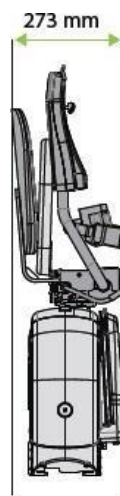

ESSENTIAL

CHAIR STAIRLIFT

Main advantages of the Essential stairlift

- Ultra slim folded size of only 273 mm – the smallest profile on the market to keep the unit out of the way when not in use
- Quiet and smooth-riding operation
- Retractable seat belt
- Battery operated with built-in charging
- LED status lights
- Comfortable and durable seat with width-adjustable arms up to 51 cm wide and 140 kg loading capacity

Safety contact strips and **overspeed governor** ensure safety

Rack and pinion drive for a safe and stable drive

Ultra slim seat: only 273 mm when folded

Essential – Technical specifications

Loading capacity	140 kg
Stair angle	30-55°
Speed	0.08 m/s
Motor	24 V DC, battery driven
Drive type	Rack and pinion
Fold-up width	273 mm
Fold-out width	546 mm
Power supply	1 × 230 V / 50-60 Hz